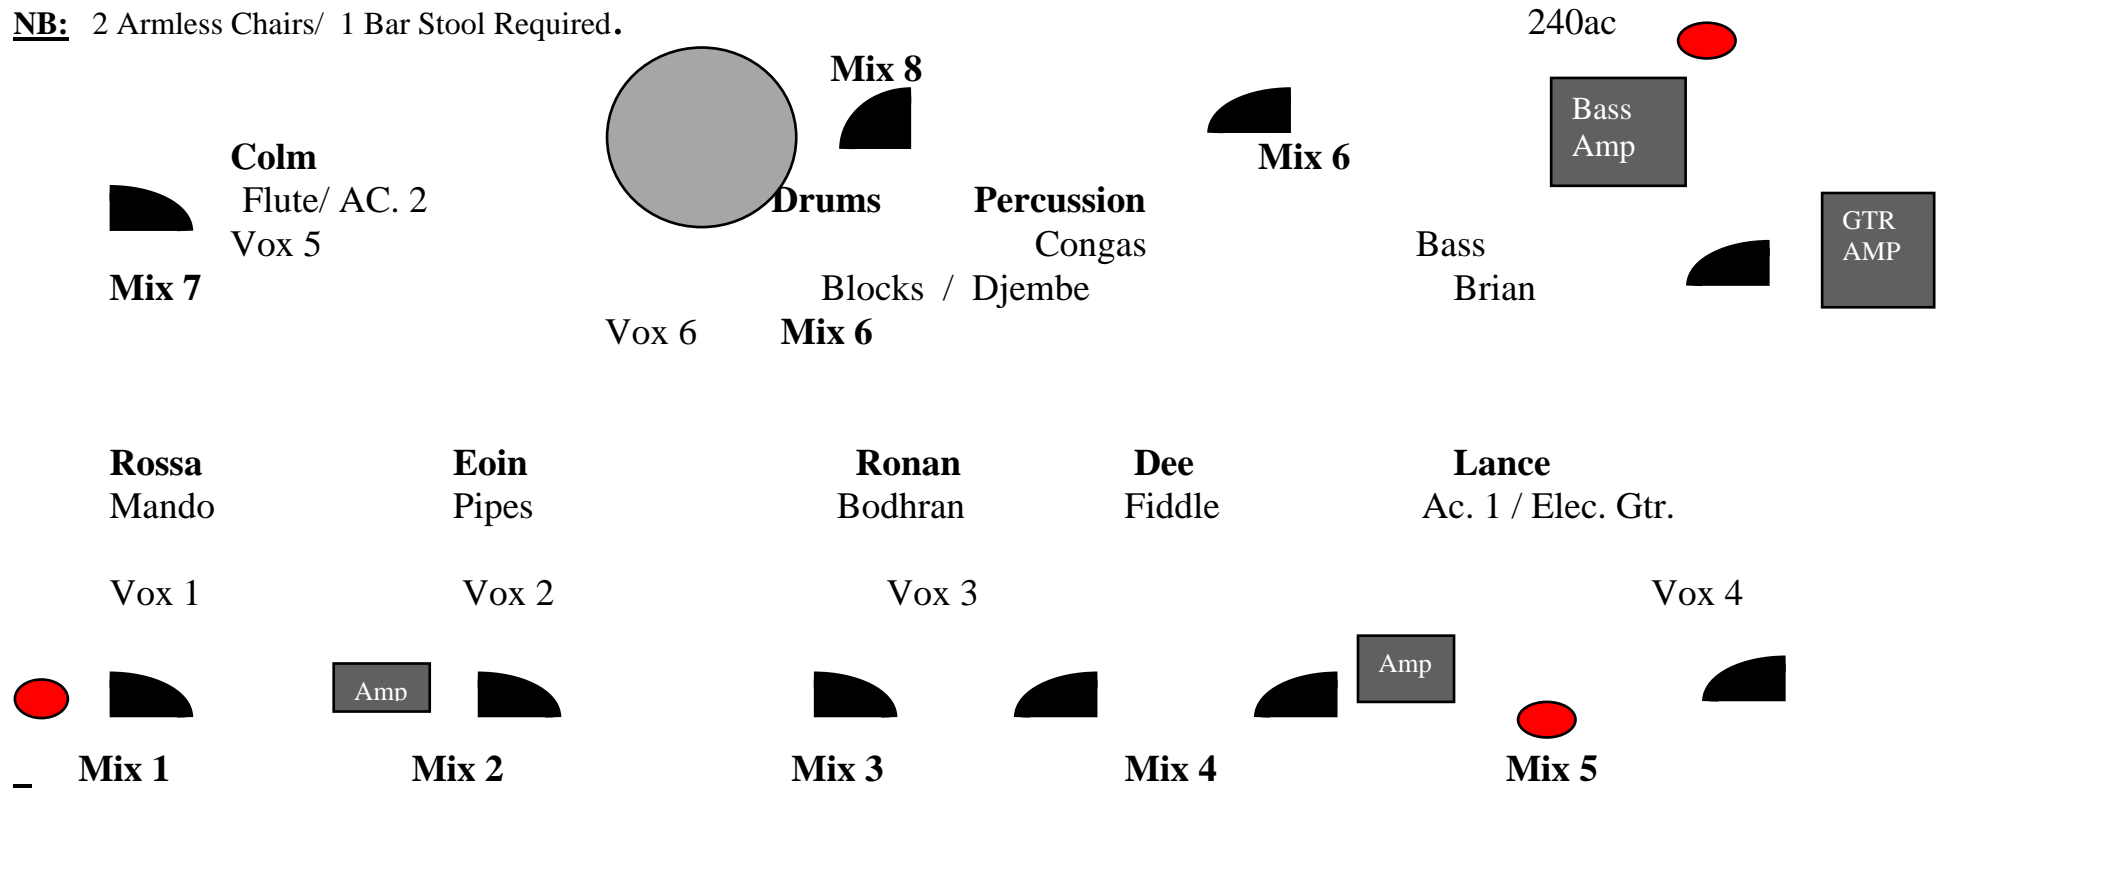

Kíla

Jan. '09

Stage Plan

NB: 2 Armless Chairs/ 1 Bar Stool Required.

Sennheiser IEM Monitor Mixes: Aux 9. Colm ; Aux 10. Lance Aux 12. Brian

● Denotes 240 Ac Power Outlet

Drum Riser: 8' x 8' x 1'

1 Bar Stool and 1 Armless Chair required for stage.